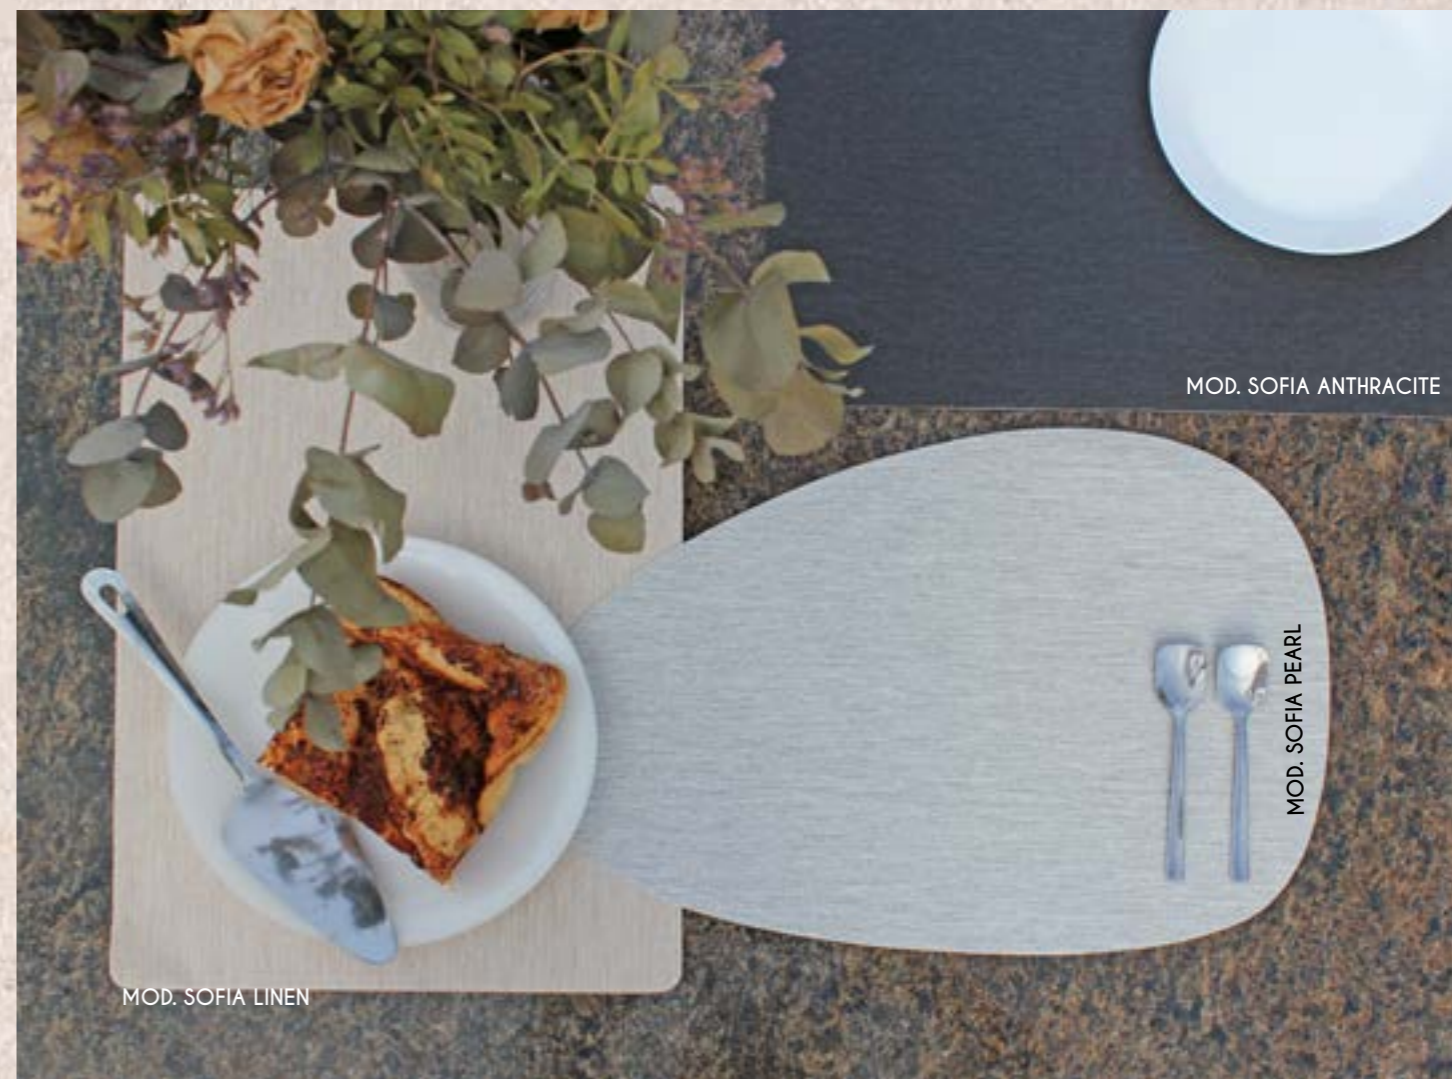

MOD. SOFIA ANTHRACITE

MOD. SOFIA ANTHRACITE

MOD. SOFIA PEARL

MOD. SOFIA LINEN

CERTIFICATES