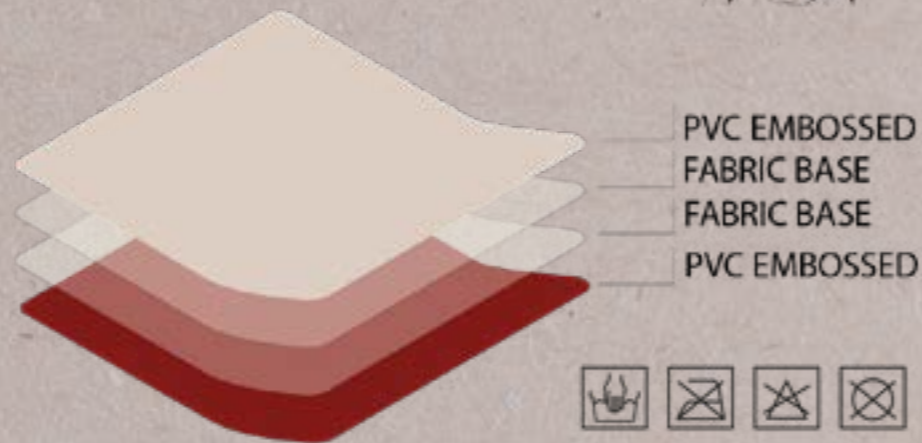

EASY CLEANING

OUTDOOR

WATERPROOF

FLEXIBLE

ADJUSTABLES

COMFORTABLE

LEATHER TOUCH